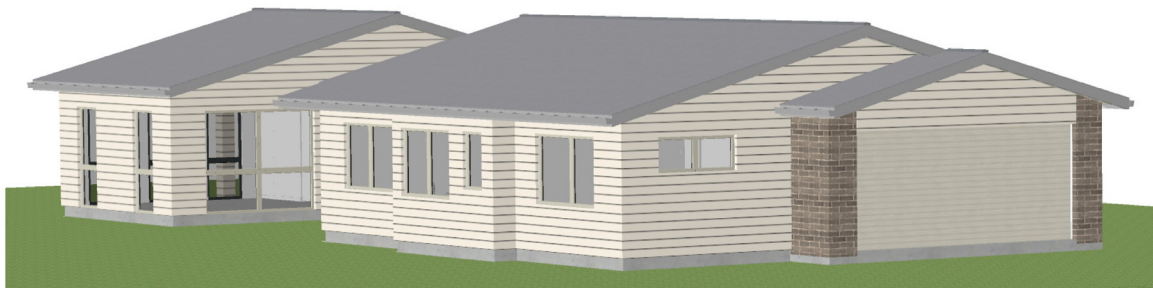

The Lakes

\$539,000

SPECIFICATIONS

-  4
-  Double
-  178.2m²
-  340m²
-  2