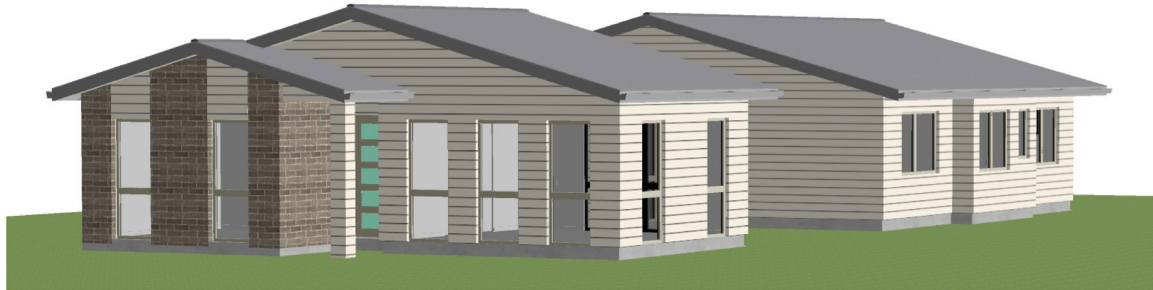

The Lakes

\$539,000

SPECIFICATIONS

-  4
-  Double
-  178.2m²
-  340m²
-  2