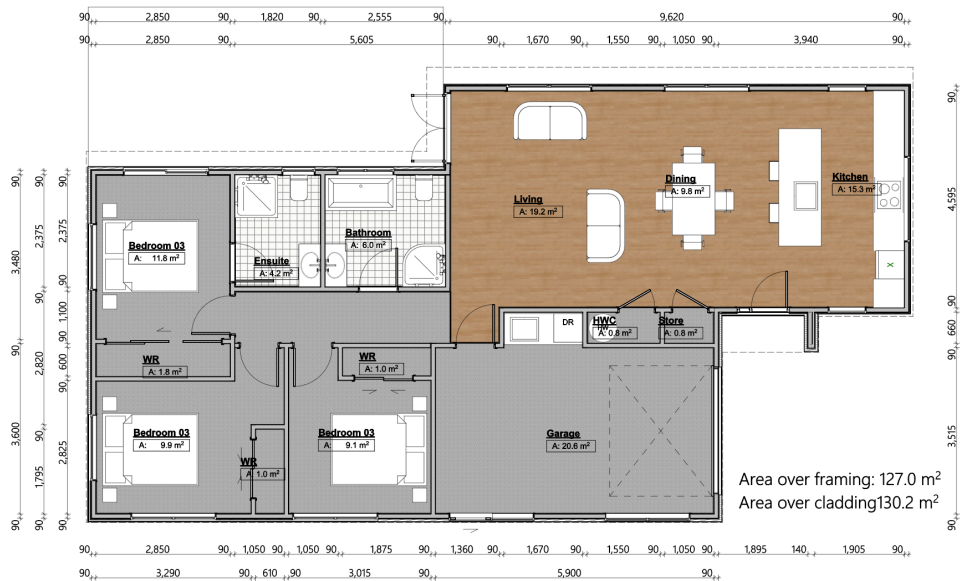

Lot 261 Libreg South, Papamoa

\$865,000

SPECIFICATIONS

- 3
- Single
- 130.2m²
- 250m²
- 2

GET IN TOUCH

Email: tony.heywood@goldenhomes.co.nz
Address: 6 Farrier Street, Papamoa 3187

Tony Heywood
 027 232 3022